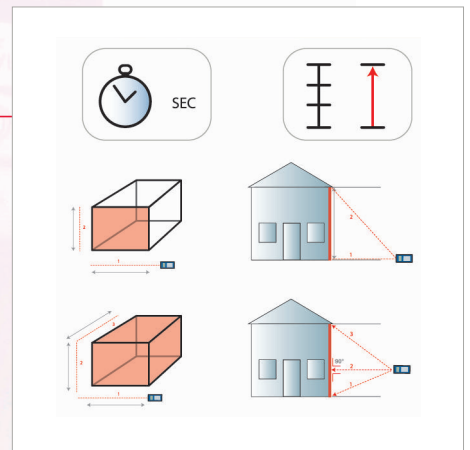

Calculations completed in seconds

PYTHAGORAS

Ideal for measuring indirect height and width to inaccessible positions

TRACKING MODE

Helpful when searching for the diagonal or the perpendicular from surface to surface

STAKE OUT

To stake out continuous equal distances, such as layout of metal studs

FLIP-OUT ENDPiece

For accurate measurement from a surface edge or corner

Illuminated 3 line display

Handy time delay release for distance measurement

Measurement reference: from back, front or extended end piece

SPECIFICATIONS

AgaTape7

Art.No.	812 477
Range	0.05 to 70 m
Accuracy	1.5 mm
Display	3 line, illuminated
Power	2 x AAA batteries
Battery life	5,000 measurements
IP	IP54
Weight w/o batteries	90 g
Size	112 x 43 x 25 mm