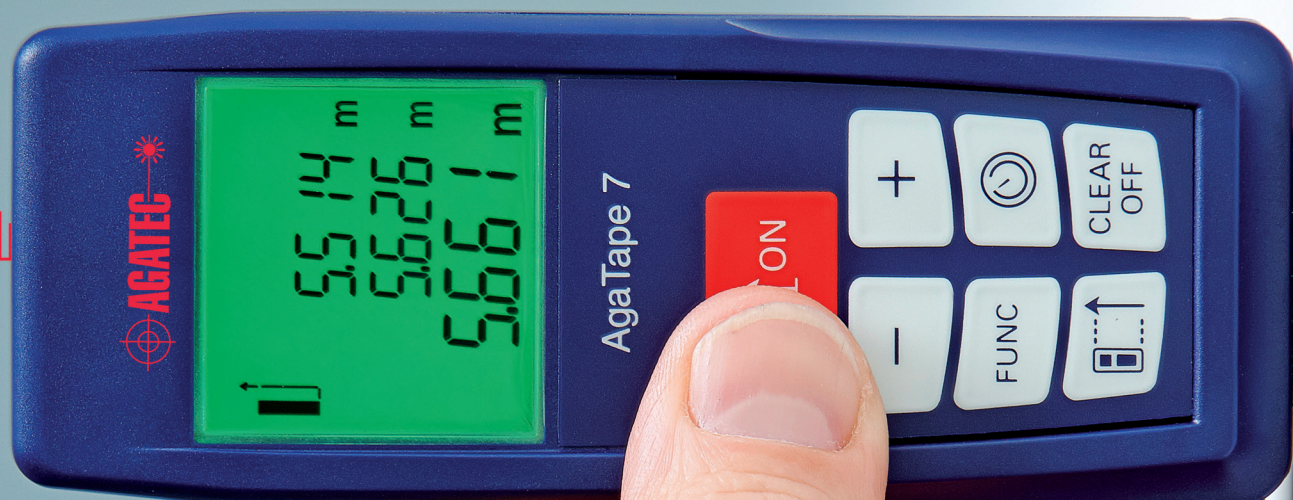

AgaTape7

Multipurpose
Distance
Meter

new
RANGE UP TO
70 m

- Handy and light
- Quick measurements, accurate to 1.5 mm
- LCD illuminated display: bright and easy to read

Multipurpose Distance Meter

AREA AND VOLUME

Calculations completed in seconds

PYTHAGORAS

Ideal for measuring indirect height and width to inaccessible positions

TRACKING MODE

Helpful when searching for the diagonal or the perpendicular from surface to surface

STAKE OUT

To stake out continuous equal distances, such as layout of metal studs

FLIP-OUT ENDPiece

For accurate measurement from a surface edge or corner

Illuminated 3 line display

Handy time delay release for distance measurement

Measurement reference: from back, front or extended end piece

SPECIFICATIONS

AgaTape7

Art.No.	812 477
Range	0.05 to 70 m
Accuracy	1.5 mm
Display	3 line, illuminated
Power	2 x AAA batteries
Battery life	5,000 measurements
IP	IP54
Weight w/o batteries	90 g
Size	112 x 43 x 25 mm